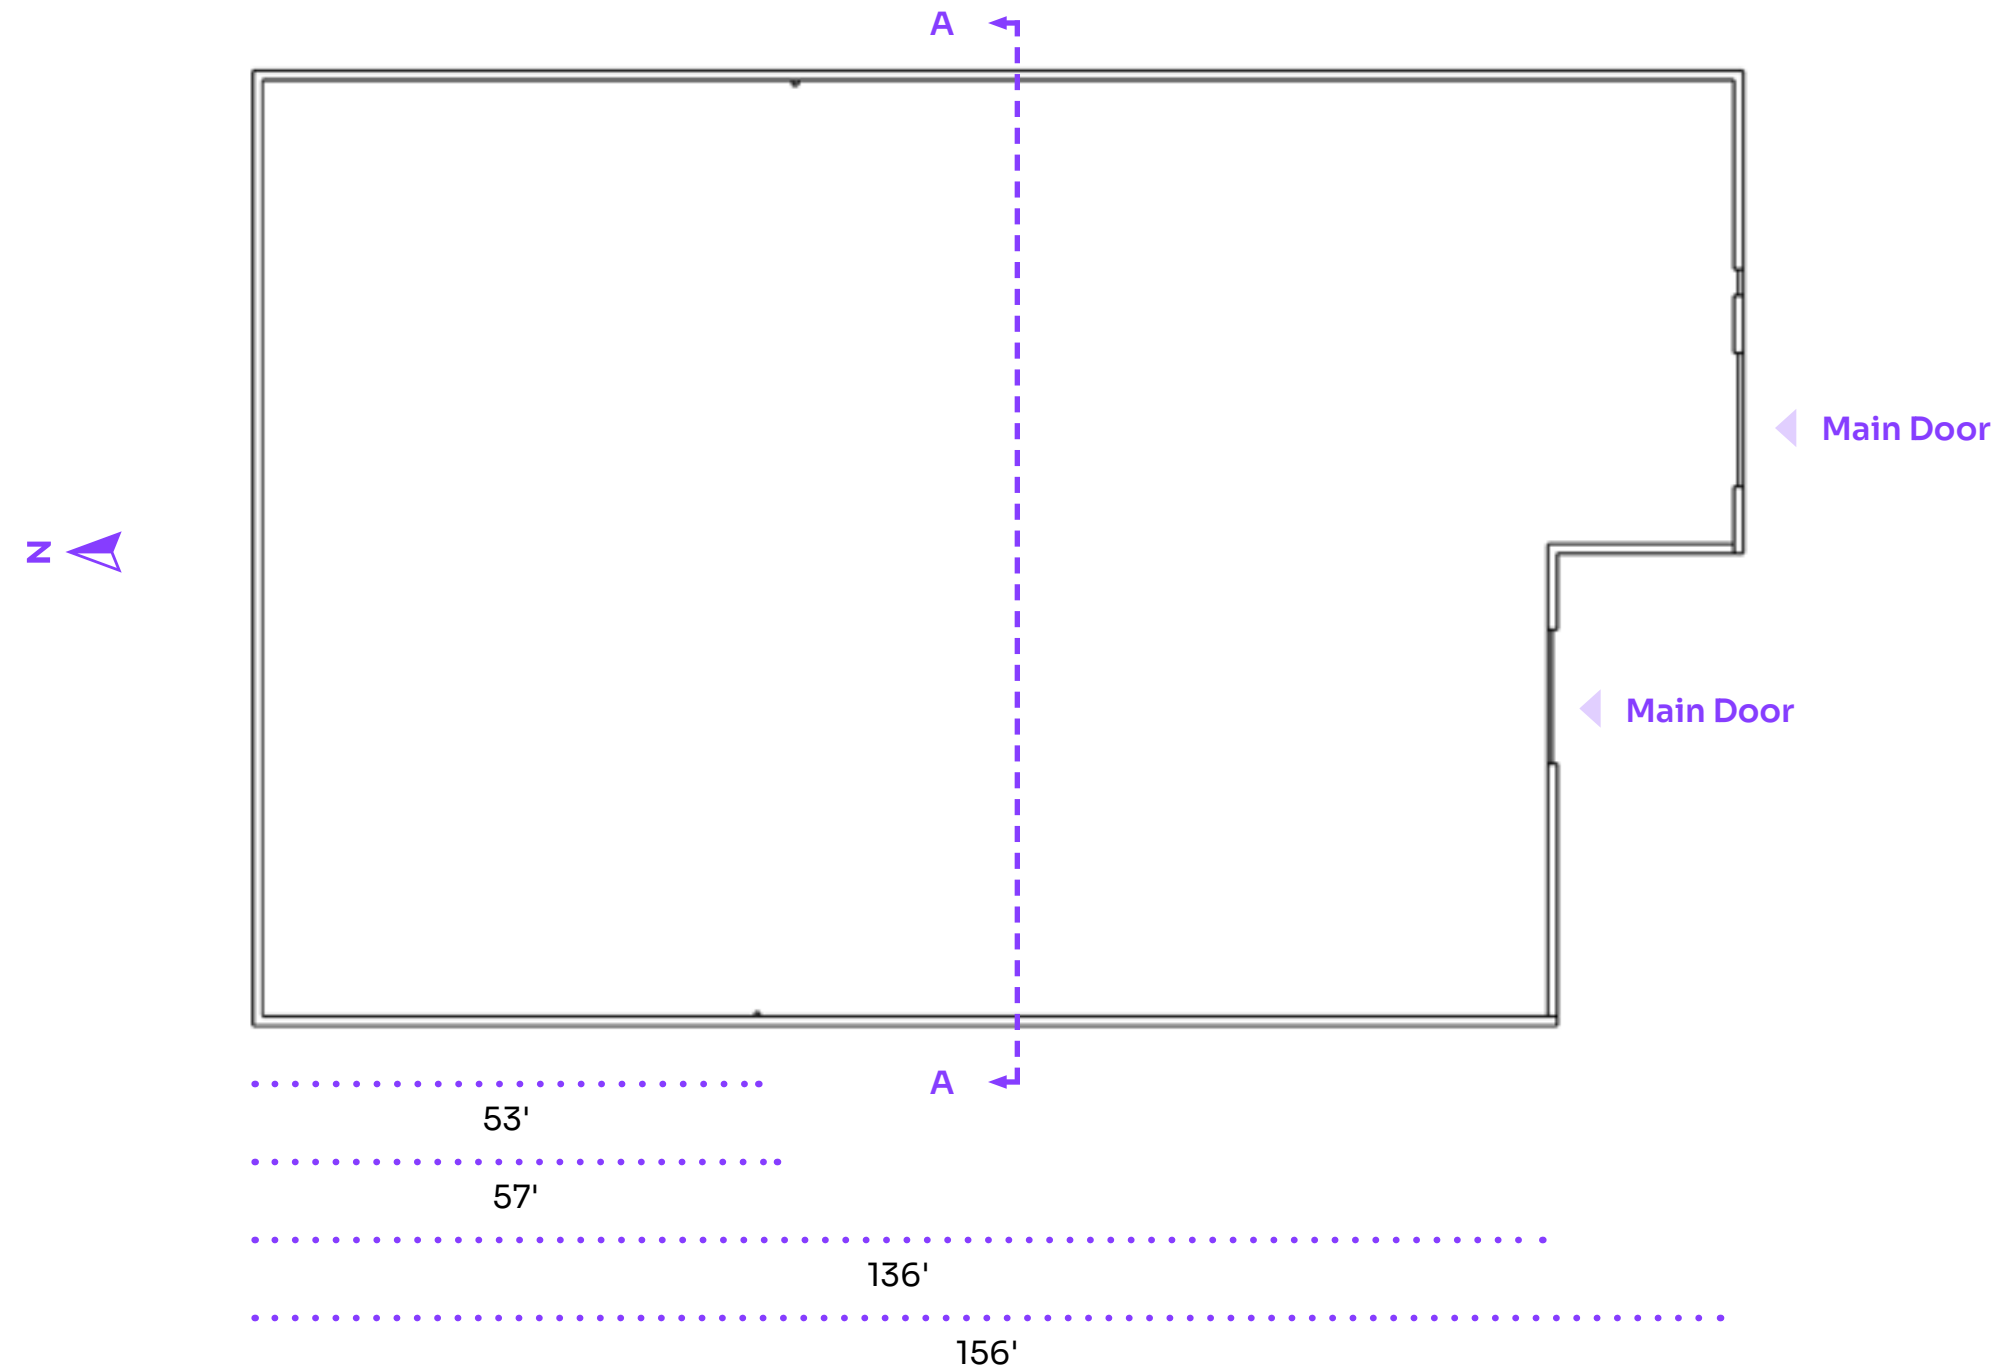

A. South Elevation Section Stage Configuration

Stage 3 Plan

Features

- 16,000 SQF
- W100' D160' H25'
- 3-Wall CYC
- Concrete Floors
- Water Set Capability Optional Digi Green Curtain
- "Big Bertha," One of the Largest Pre-Built Lightboxes in the World
- Installed Multiple Lightboxes
- Flying Flats
- Full Motion Gantry System
- Lighting Grid
- Elephant Doors
- Wardrobe and Makeup Room
- Client Lounge Area
- WiFi Enabled
- Dock-High Loading
- Within the Thirty-Mile Zone
- Easy Access to Freeways (405 and 710)

Our Biggest Stage + Event Space

Description

3-Wall CYC, Lightbox, Digi Green Curtain, Full Motion Gantry System, Full Grid, Client Area

Size

16,000 SQF
W100' D160' H25'

South Elevation Stage Doors