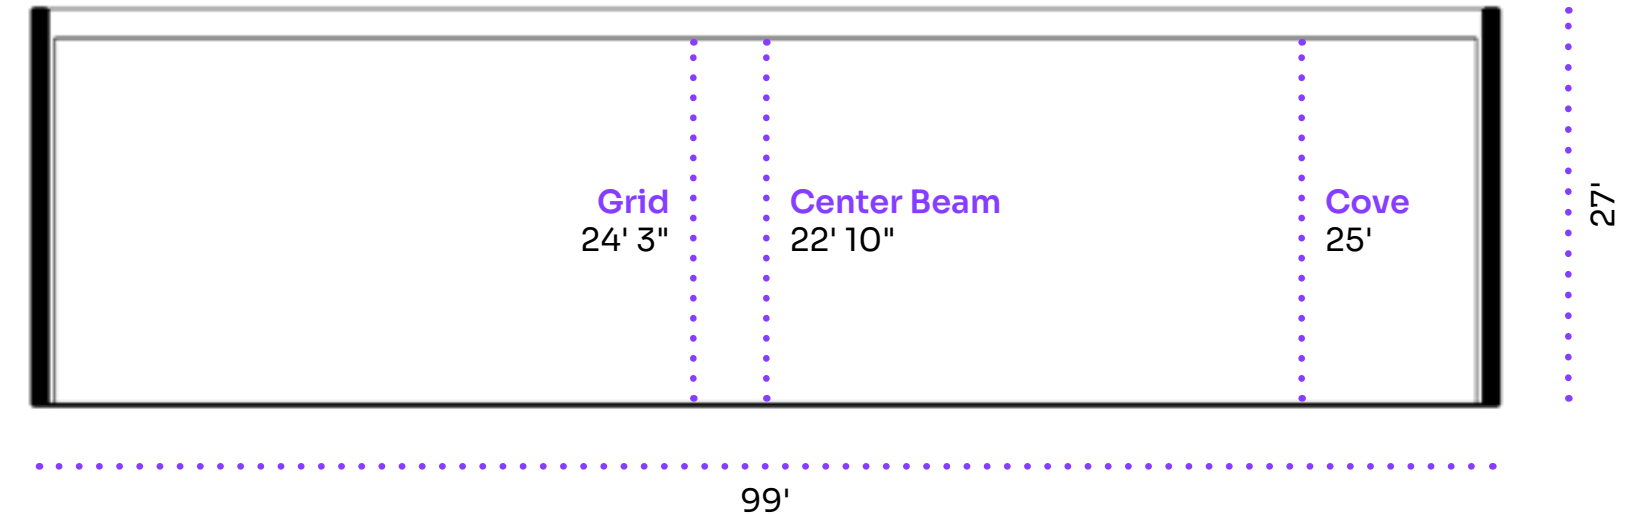

#### Size

16,000 SQF  
W100' D160' H25'

South Elevation Stage Doors

A. South Elevation Section Stage Configuration

[Click Here to Access our 3D Tour](#)