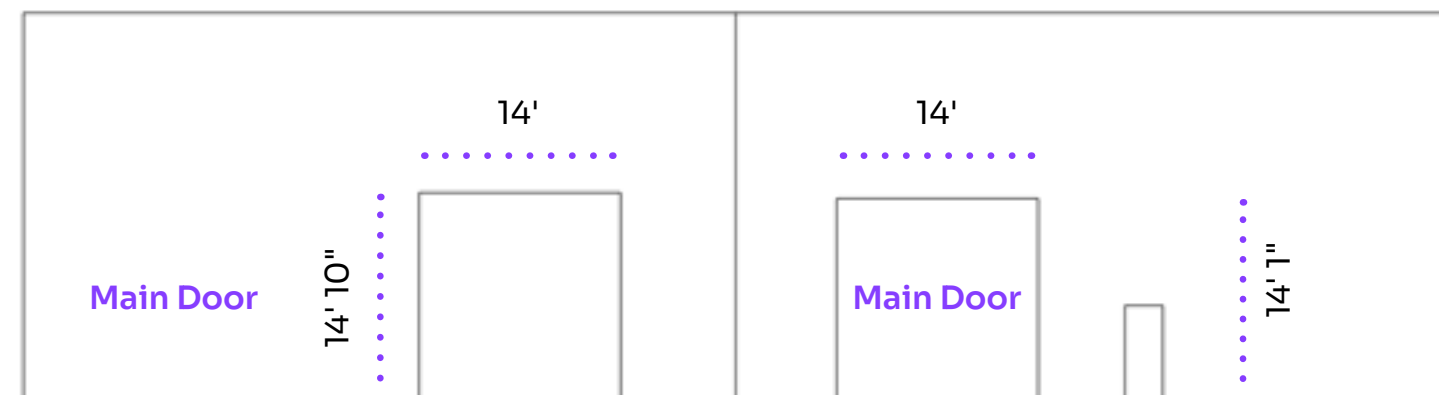

South Elevation Stage Doors