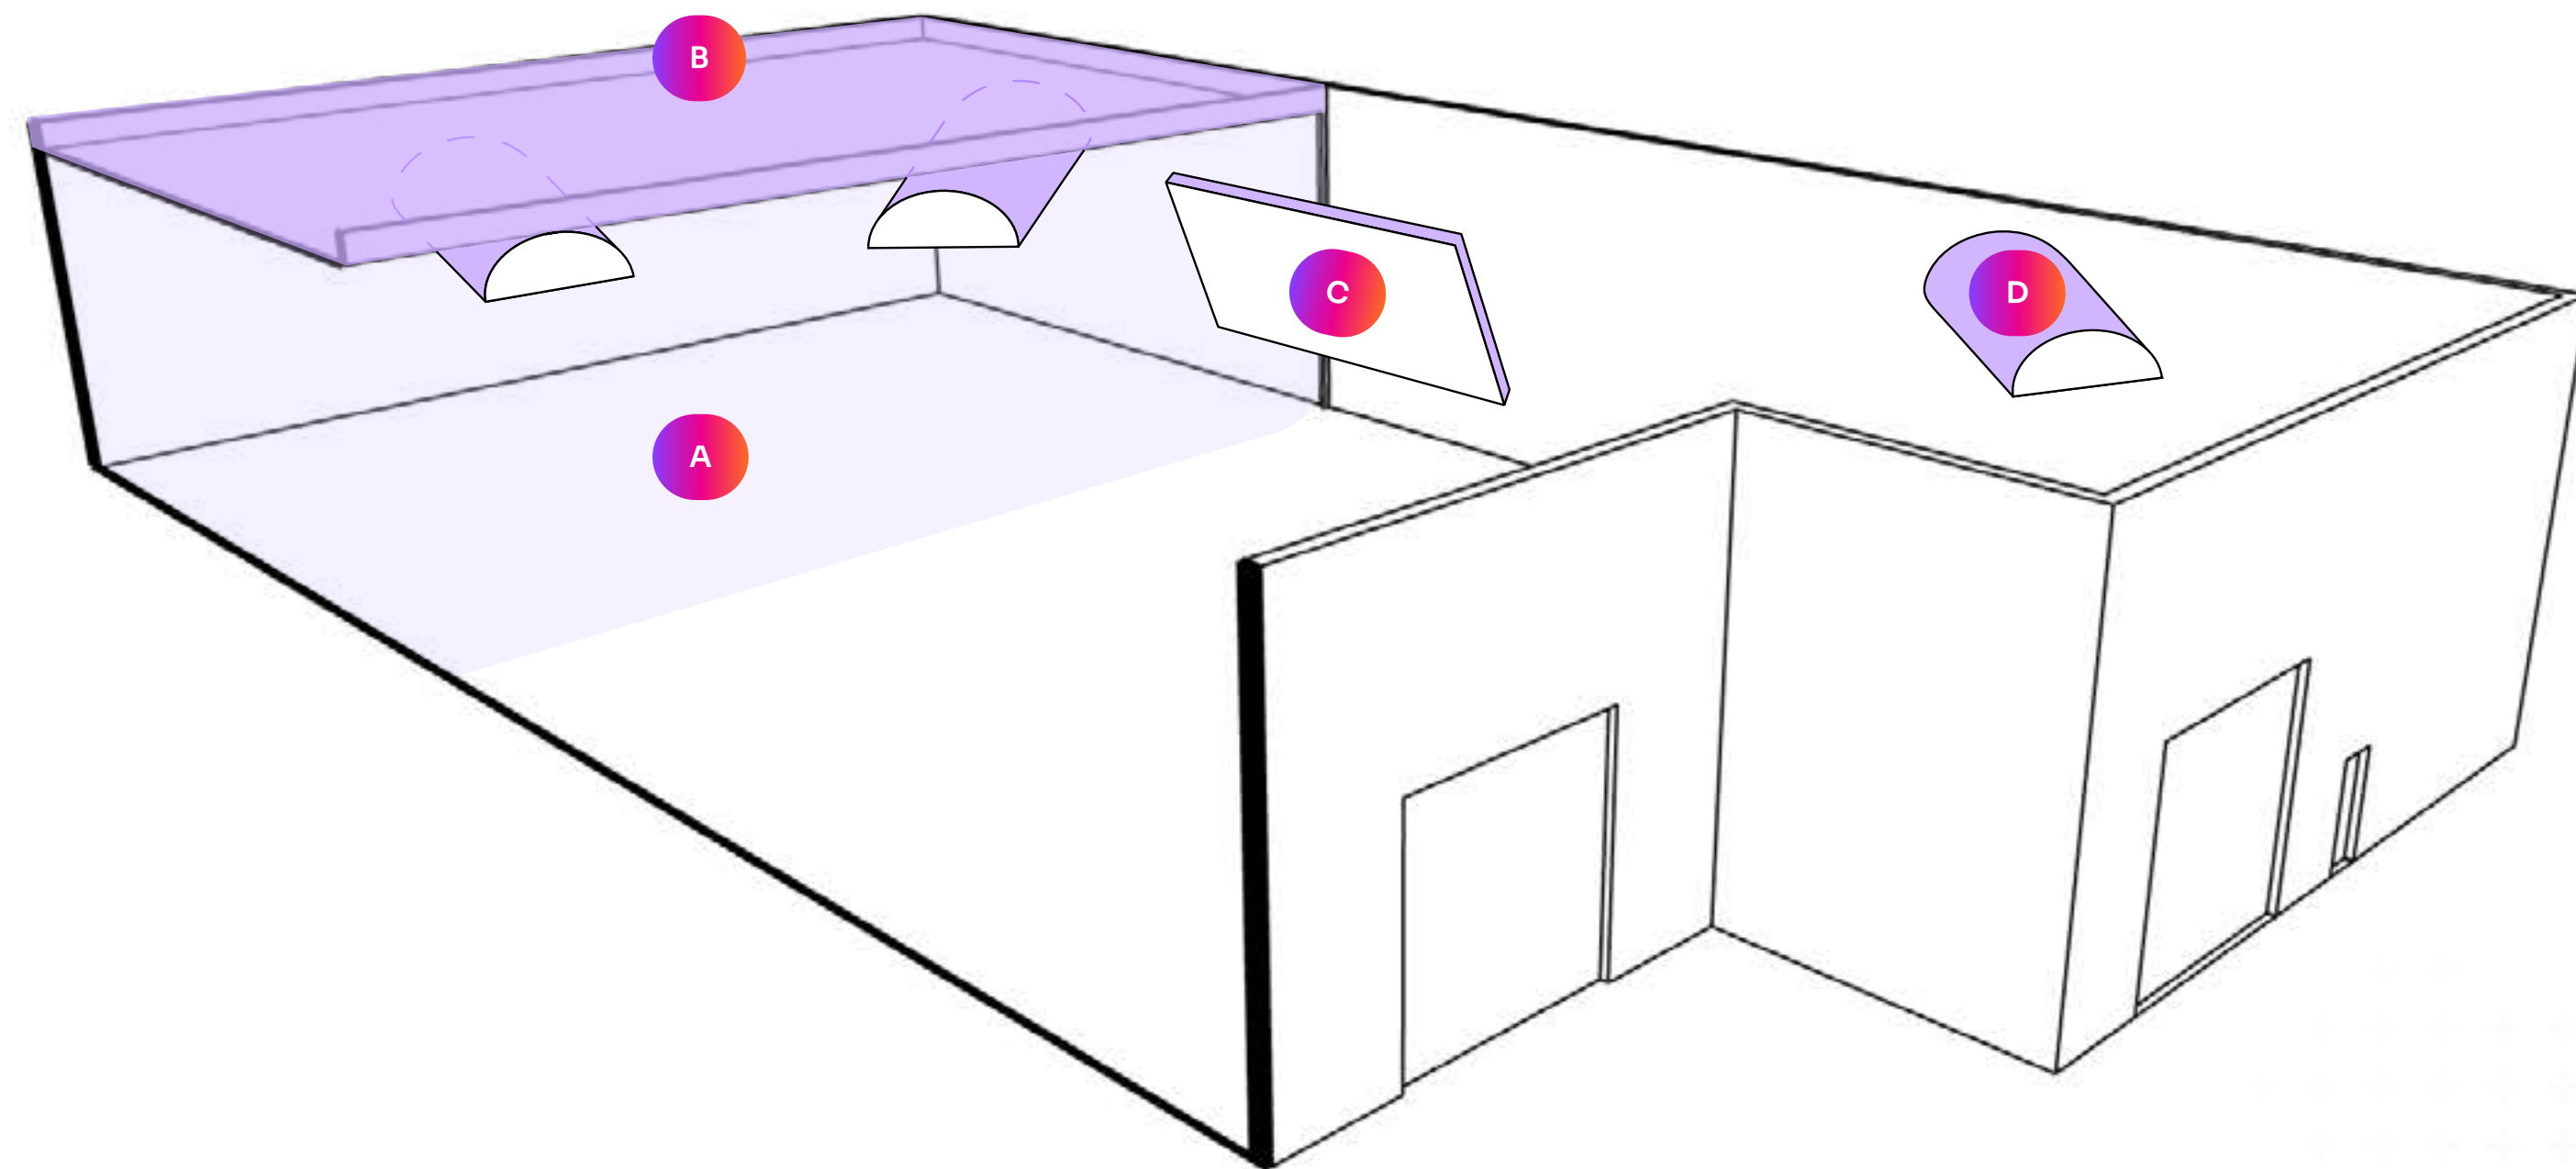

Stage 3 Iso

Features

- 16,000SQF
- W100' D160' H25'
- 3-Wall CYC
- Concrete Floors
- Water Set Capability Optional Digi Green Curtain
- "Big Bertha," One of the Largest Pre-Built Lightboxes in the World
- Installed Multiple Lightboxes
- Flying Flats
- Full Motion Gantry System
- Lighting Grid
- Elephant Doors
- Wardrobe and Makeup Room
- Client Lounge Area
- WiFi Enabled
- Dock-High Loading
- Within the Thirty-Mile Zone
- Easy Access to Freeways (405 and 710)

Key

A. 3-Wall CYC

W99' D53' H20'

B. Full Motion Gantry System and Flat System

W99' D24' 3"

C. Flying Flat

D. Light Box

Our Biggest Stage + Event Space

Description

3-Wall CYC, Lightbox, Digi Green Curtain, Full Motion Gantry System, Full Grid, Client Area

Size

16,000 SQF
W100' D160' H25'

[Click Here to Access our 3D Tour](#)