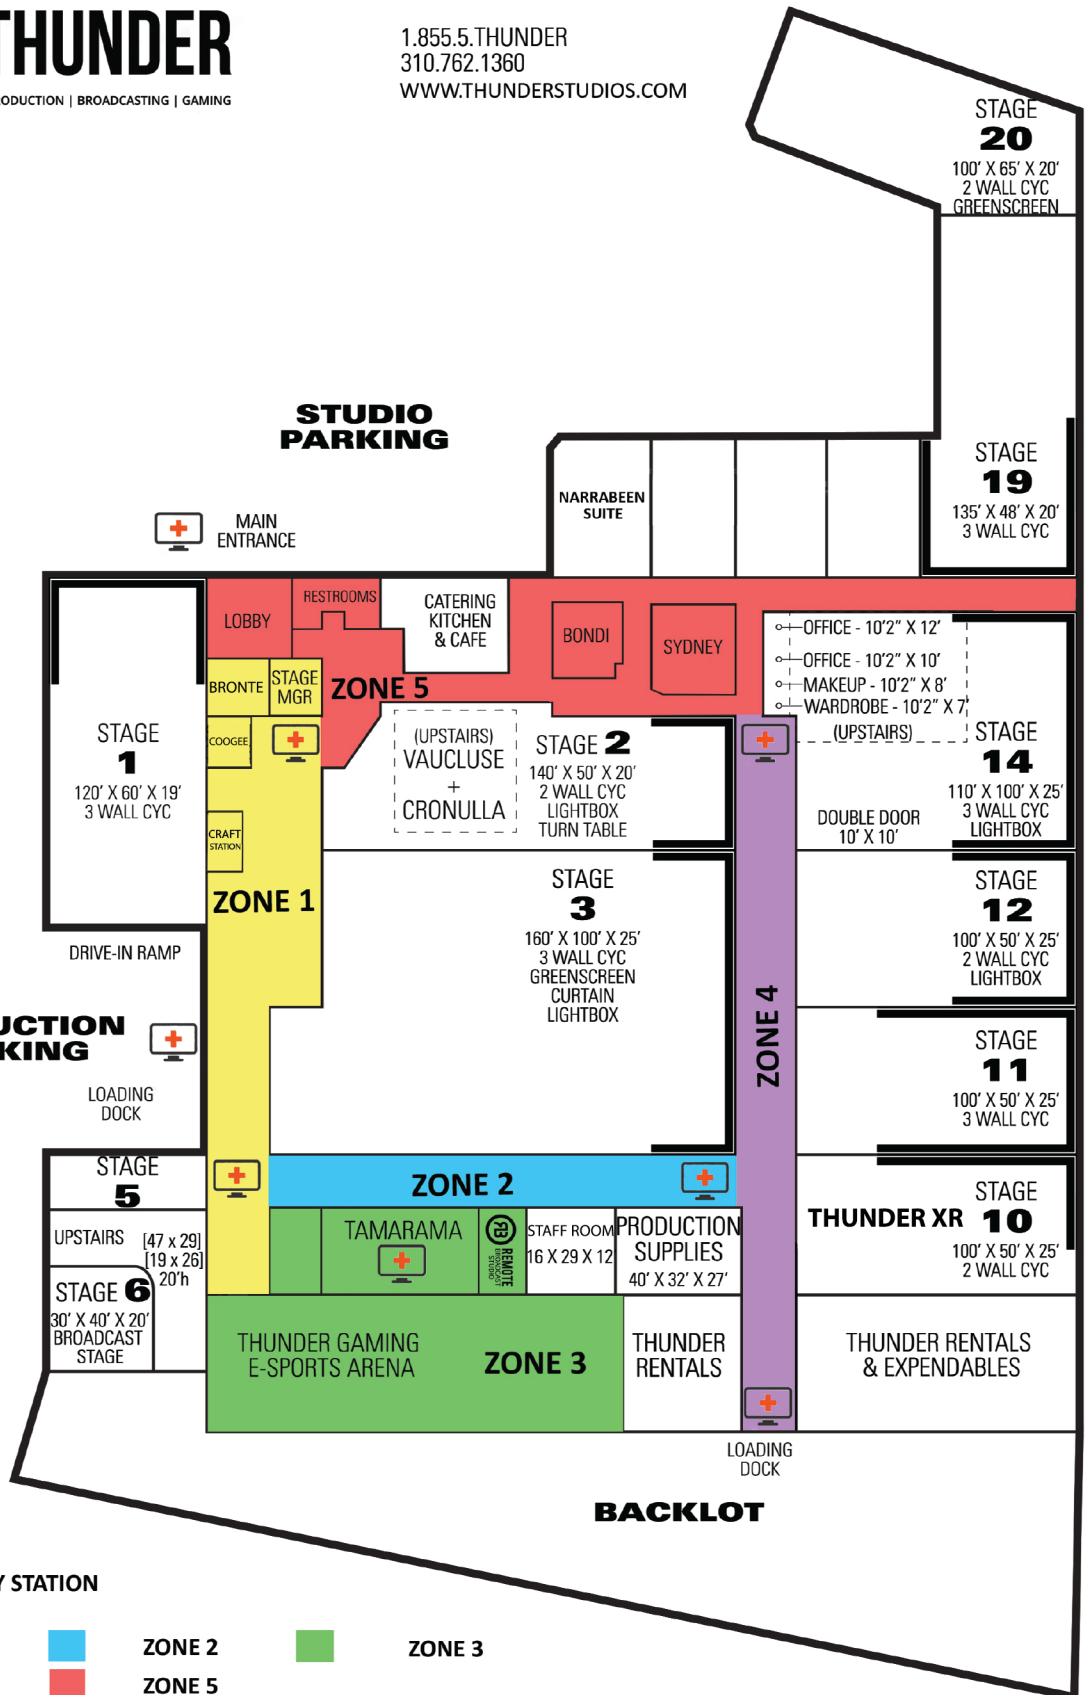

SOUTH GATE
SECURITY CHECK

ESPORTS CENTER ACCESS

SANITARY STATION

ZONE 1

ZONE 2

ZONE 3

ZONE 4

ZONE 5

LOADING DOCK

BACKLOT